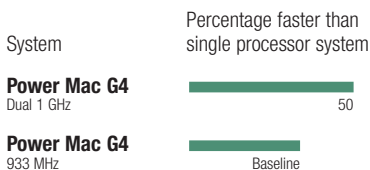

Specification Sheet

Power Mac G4

Photoshop Performance

The Power Mac G4 with dual 1-GHz processors is 72 percent faster than PCs with a 2-GHz Pentium 4 processor in Photoshop tests of 9 commonly used operations.

DVD Video Encoding Performance

The new dual 1-GHz Power Mac G4 using Apple iDVD 2 software encodes video in MPEG-2 format four times faster than the PC with a 2-GHz Pentium processor using Sony MovieShaker software. It is also more than twice as fast as the original 733-MHz Power Mac G4 with SuperDrive, released in January 2001.

Final Cut Pro 3 Performance

Final Cut Pro 3 renders video 50 percent faster using a Power Mac G4 with two 1-GHz processors, compared to the Power Mac G4 with a single 933-MHz processor, demonstrating the performance advantage of dual processors.