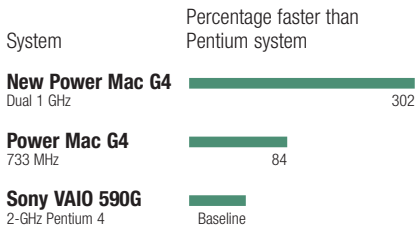

Specification Sheet

Power Mac G4

Photoshop Performance

The Power Mac G4 with dual 1-GHz processors is 72 percent faster than PCs with a 2-GHz Pentium 4 processor in Photoshop tests of 9 commonly used operations.

DVD Video Encoding Performance

The new dual 1-GHz Power Mac G4 using Apple iDVD 2 software encodes video in MPEG-2 format four times faster than the PC with a 2-GHz Pentium processor using Sony MovieShaker software. It is also more than twice as fast as the original 733-MHz Power Mac G4 with SuperDrive, released in January 2001.

Final Cut Pro 3 Performance

Final Cut Pro 3 renders video 50 percent faster using a Power Mac G4 with two 1-GHz processors, compared to the Power Mac G4 with a single 933-MHz processor, demonstrating the performance advantage of dual processors.