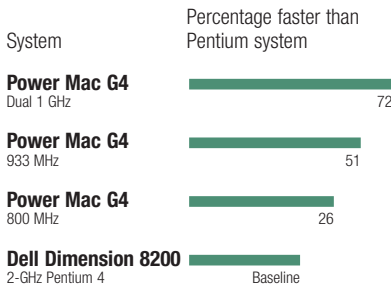

Specification Sheet

Power Mac G4

Photoshop Performance

The Power Mac G4 with dual 1-GHz processors is 72 percent faster than PCs with a 2-GHz Pentium 4 processor in Photoshop tests of 9 commonly used operations.